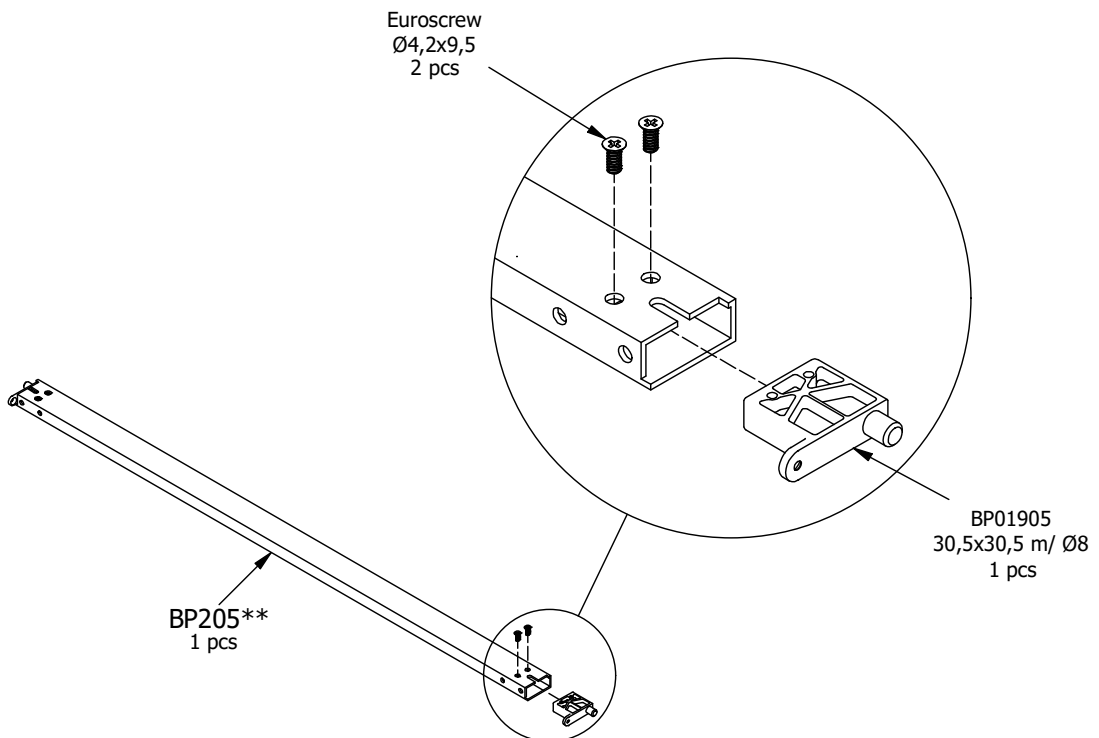

Screw flh
3,5x45 mm
2 pcs

Washerhead Screw
PZ2 Ø4x40 Ø8
8 pcs

BP01905
30,5x30,5 m/ Ø8
2 pcs

Glue
1 pcs

BP00250
2 pcs

Leaf screw
Ø5,2x50 mm
2 pcs

Washerhead Screw
PZ2 Ø3x20 Ø8
2 pcs

Screw flh
3,5x10mm
4 pcs

Euro screw
6,3x11 mm
8 pcs

Euro screw
Ø4,2x9,5
4 pcs

Bumper
2 pcs

FIG.
AA

FIG.
AB

FIG. 1

FIG. 2

FIG. 3