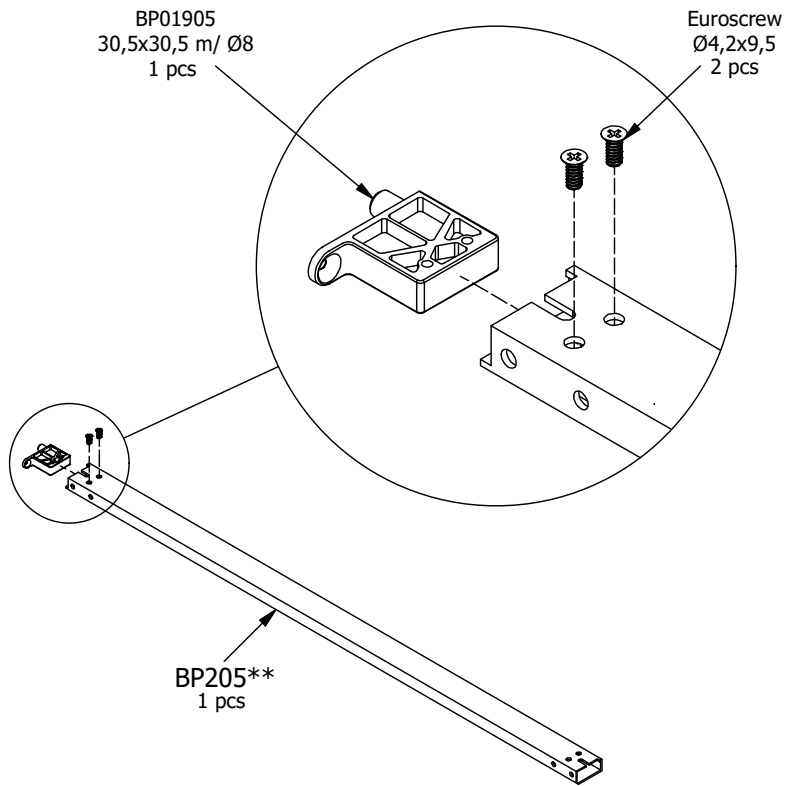

Screw flh
3,5x45 mm
2 pcs

Washerhead Screw
PZ2 Ø4x40 Ø8
8 pcs

BP01905
30,5x30,5 m/ Ø8
2 pcs

Glue
1 pcs

BP00250
2 pcs

Leaf screw
Ø5,2x50 mm
2 pcs

Washerhead Screw
PZ2 Ø3x20 Ø8
2 pcs

Screw flh
3,5x10mm
4 pcs

Euro screw
6,3x11 mm
8 pcs

Euro screw
Ø4,2x9,5
4 pcs

Bumper
2 pcs

FIG.
AA

FIG.
AB

FIG. 1

FIG. 2

FIG. 3