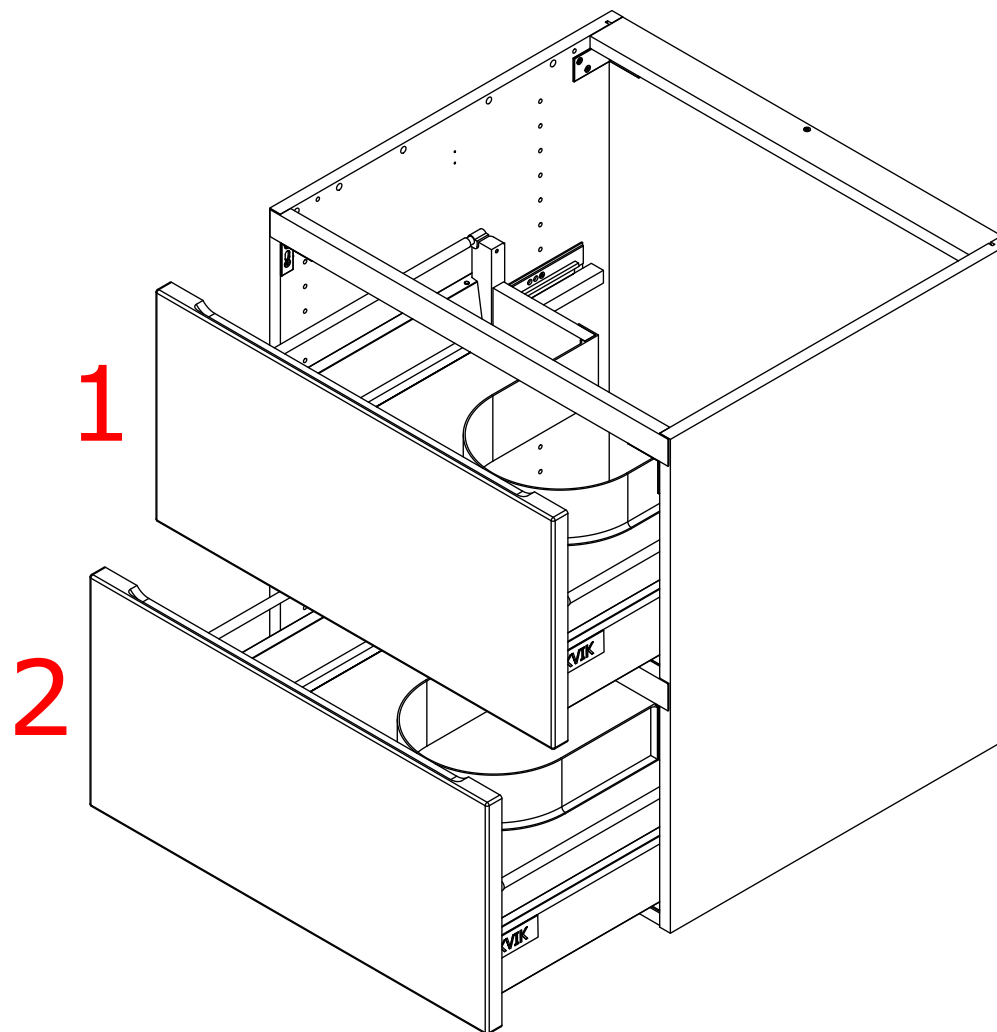

MANO M3DBU6407

kvik 

	60 CM
1	L03060
2	L03060

Componentlist TI0501684

Customer
Test
Test
1000 København K

Delivery address
Test
Test
1000 København K

Order date 02-12-25
Customer No. 1000155
Customer E-mail test@test.com
Customer phone 999999999
Salesperson LLH
Salesperson E-mail xxx@xxx.com
Salesperson phone
Job description
Alternative