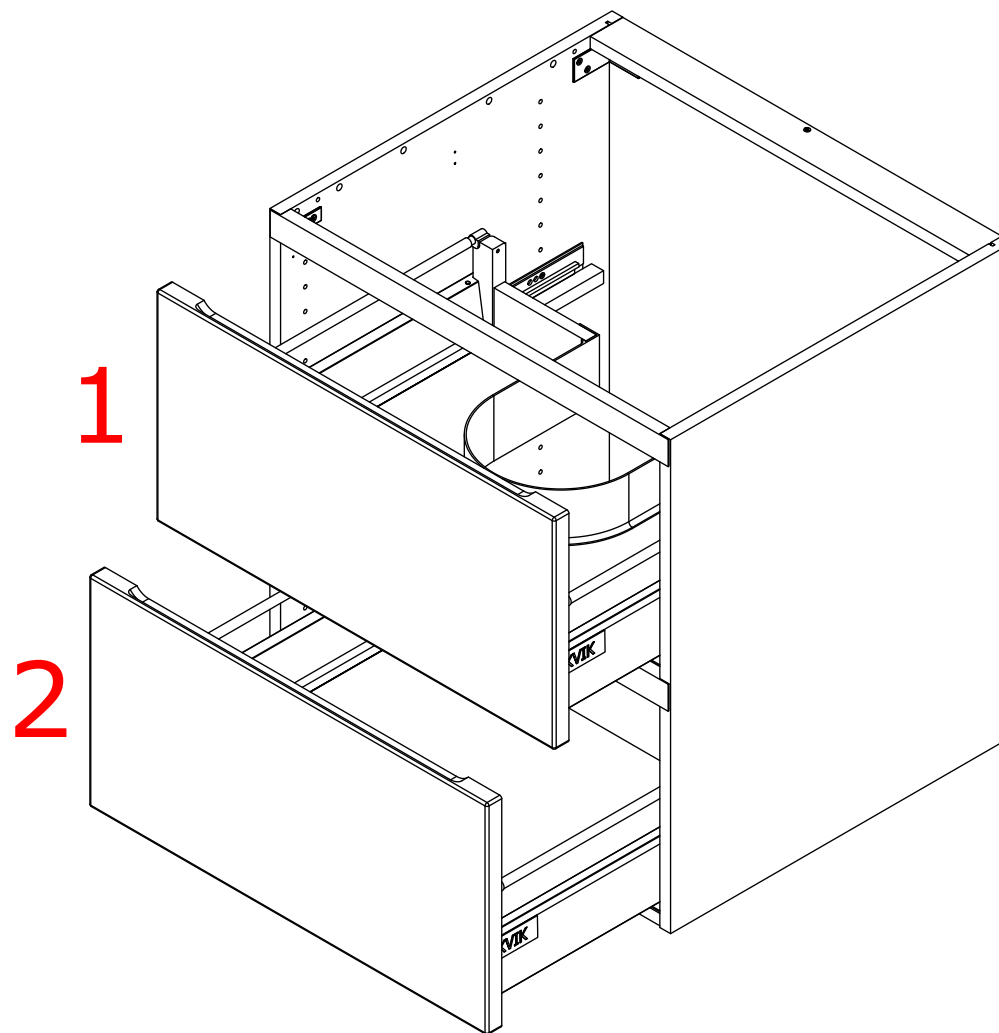

MANO M3DBU6406

	60 CM
1	L03060
2	L03060

Componentlist TI0501684

Customer
Test
Test
1000 København K

Delivery address
Test
Test
1000 København K

Order date 02-12-25
Customer No. 1000155
Customer E-mail test@test.com
Customer phone 999999999
Salesperson LLH
Salesperson E-mail xxx@xxx.com
Salesperson phone
Job description
Alternative