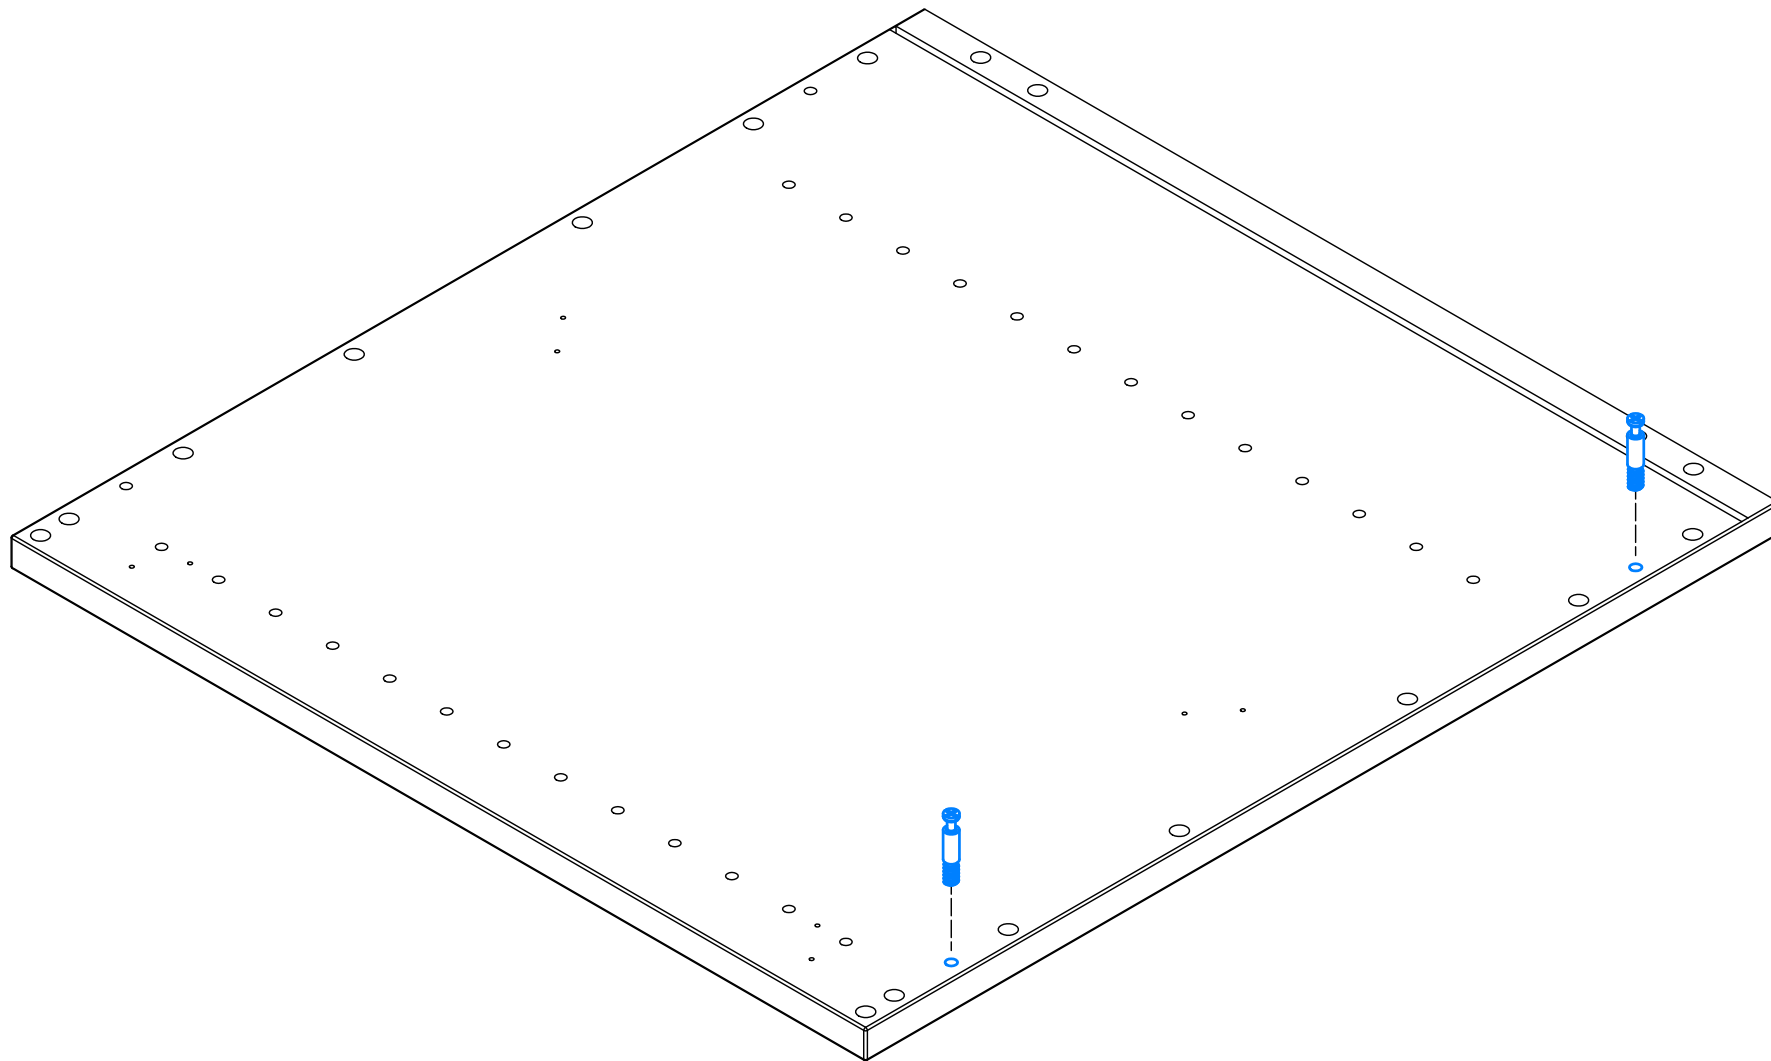

DESIGN
DBU4805

	60 CM	80 CM	100 CM	120 CM
1	L04860	L04840	L04850	L04860

BP01905

2x

BP01905

4x

KK

KK